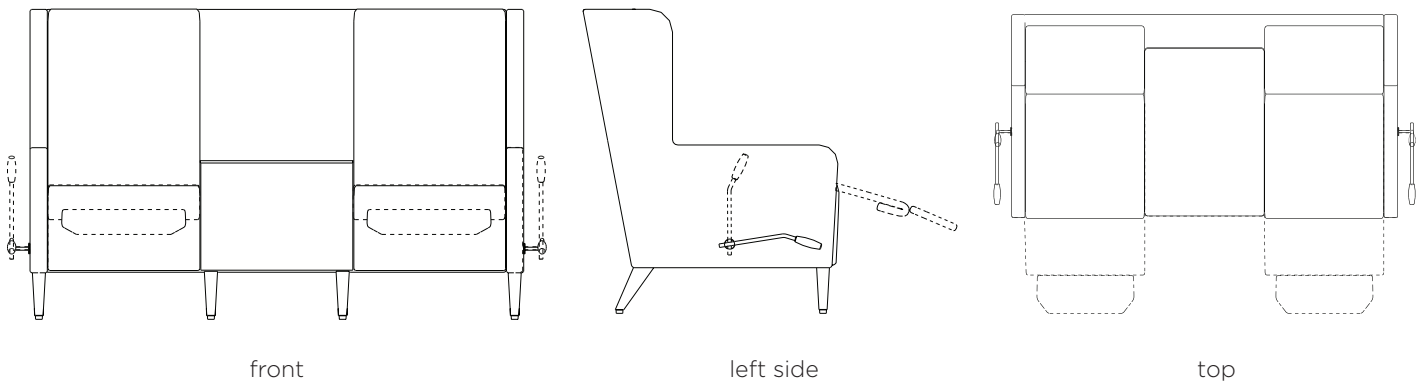

Ivy Double Lounger

Two seats with table

The Ivy lounger provides a sense of personal space with its integrated wings. Both sides extend to an extremely comfortably lounging position making long stays easier. The integrated table provides an ample surface for various things and promotes interaction between family and friends. Optional power and USB outlets.

Dimensions

Ivy Double Lounger

Model	Short Description	W	D	RD	H	SW	SD	SH	AH	YDG	WT CAP
813-27w-2t	Ivy Lounger, two seats and table	78	37	55	45	22	22	19	25	16	350 lbs